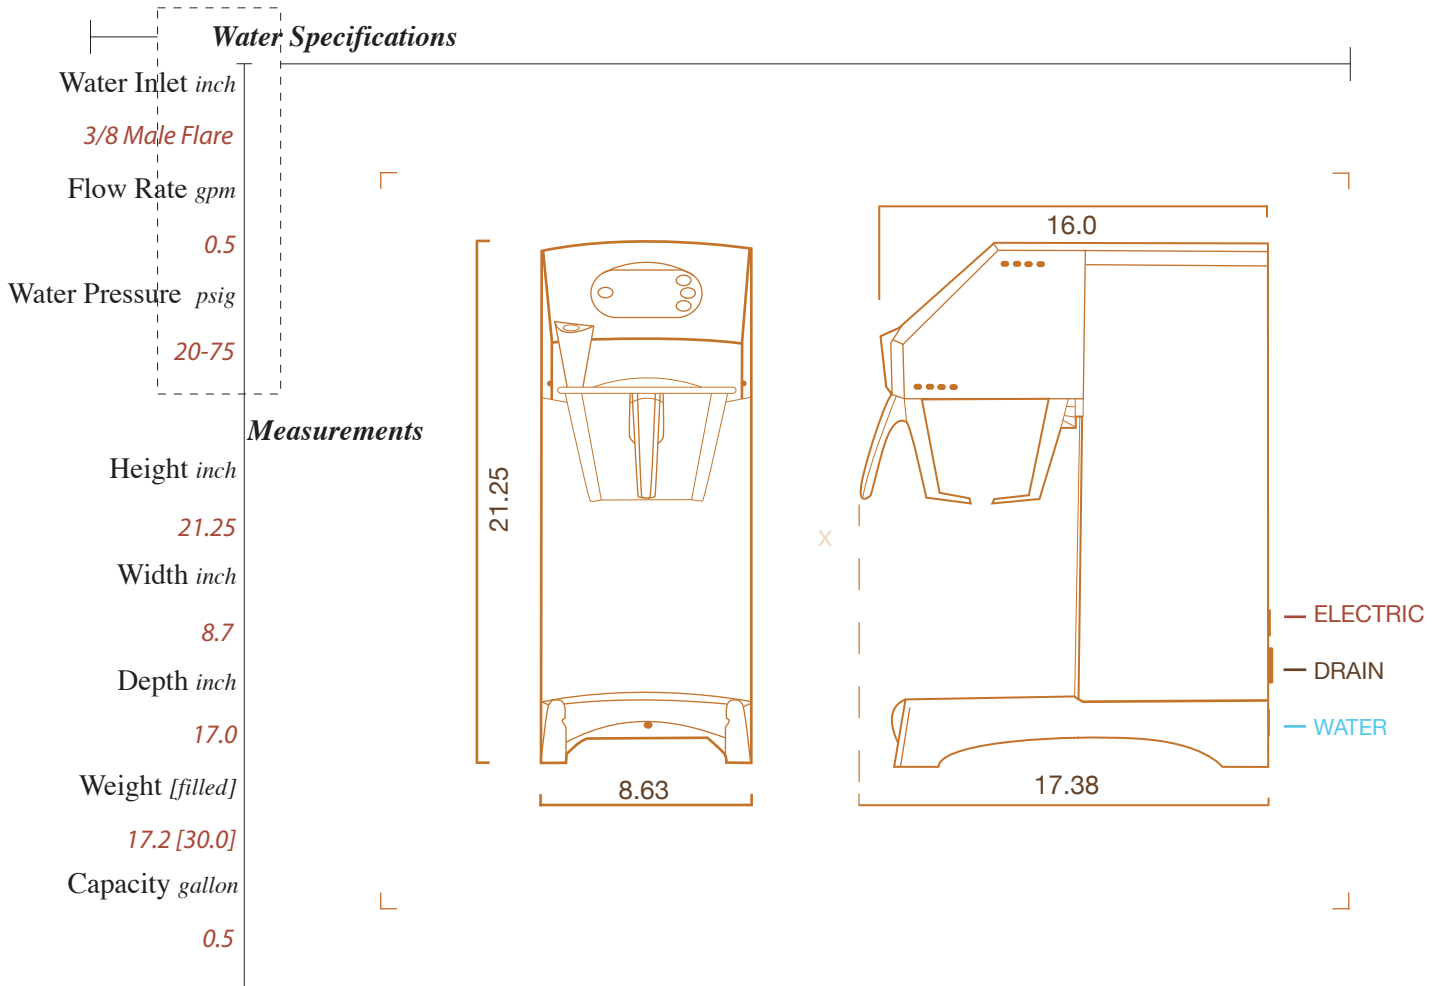

The CBS-2021eP brews directly into our LUXUS® half gallon thermal dispenser L3D-05. All the great features of the EXTRACTOR® series: Independently programmable pre-wet percent, brew volume, brew time, brew temperature and drip delay.

FETCO's Cascading Spray Dome (CSD) is the latest breakthrough in extraction technology. The CSD's compact design provides the same full and even saturation as the large sprayhead of the EXTRACTOR® line plus it is easy to remove, clean and replace. Clean equipment means your coffee recipe's integrity isn't compromised. And that's all what we are here for -- a great cup of coffee.

*1.9L bowl server

Standard Electrical Configurations

Config. Code	Heater Config.	Voltage	Phase	Wires	KW	Max Amp Draw	Batches/Hour
E200216	1x2.3	120	1	2+G	2.4	19.7	7.7