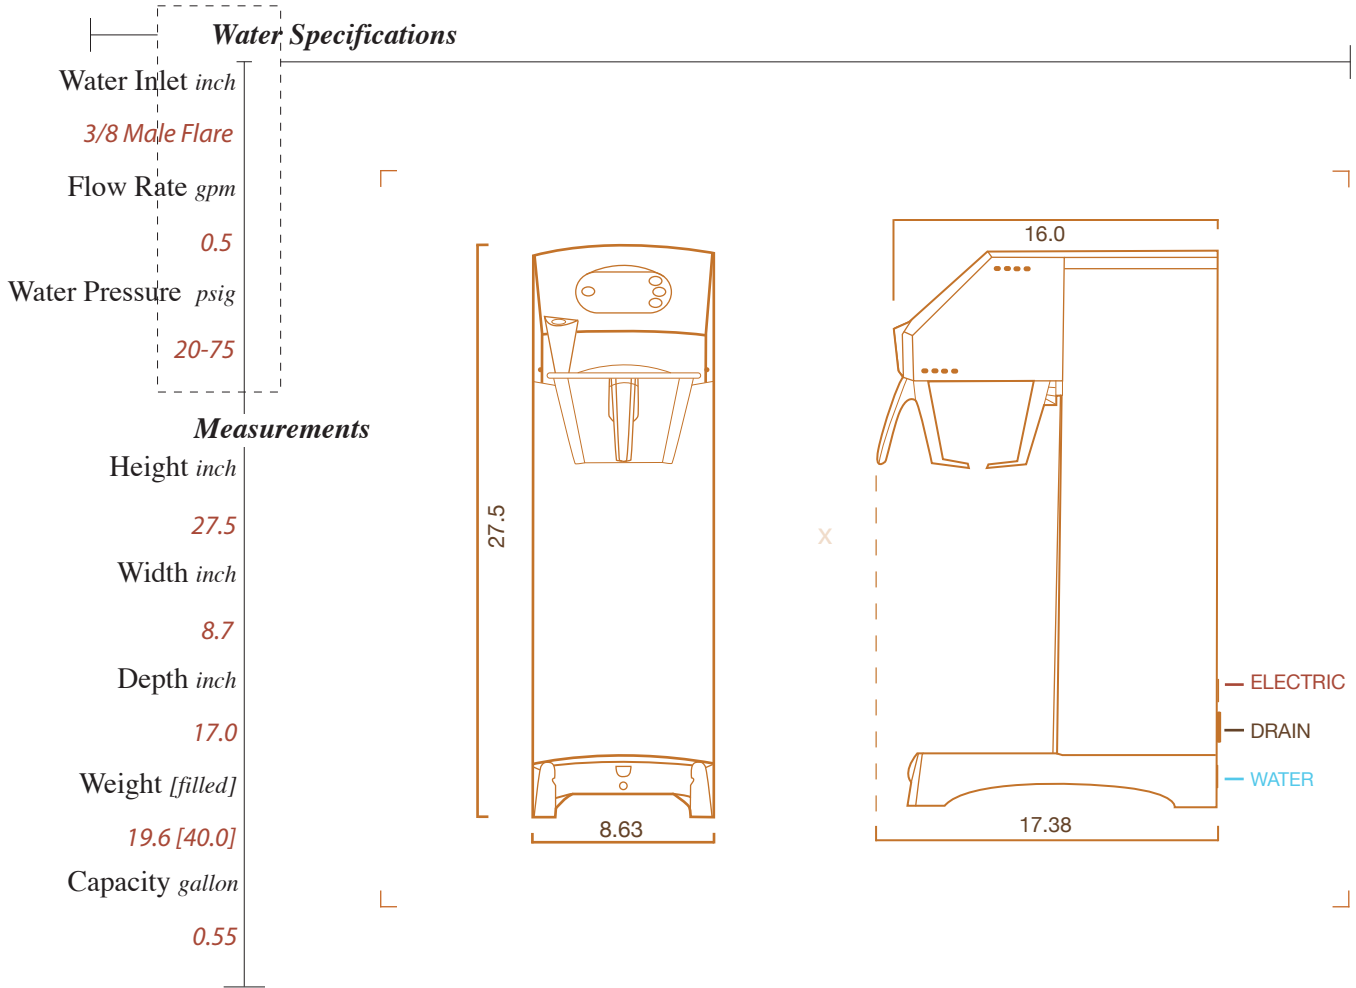

The CBS-2021eG brews directly into our LUXUS® half gallon thermal dispenser L3D-05. All the great features of the EXTRACTOR® series: Independently programmable pre-wet percent, brew volume, brew time, brew temperature and drip delay.

FETCO's Cascading Spray Dome (CSD) is the latest breakthrough in extraction technology. The CSD's compact design provides the same full and even saturation as the large sprayhead of the EXTRACTOR® line plus it is easy to remove, clean and replace. Clean equipment means your coffee recipe's integrity isn't compromised. And that's all what we are here for -- a great cup of coffee.